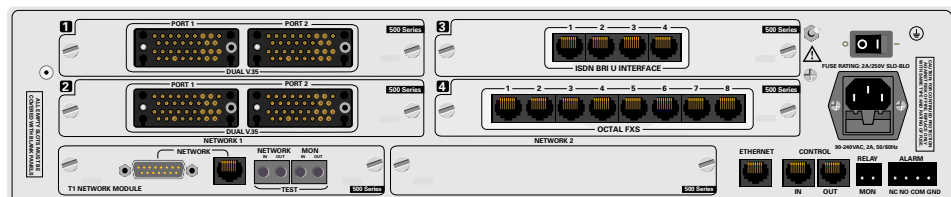

For more information on the pre-configured ADTRAN ATLAS 550 for WAN emulation, or to speak to an ADTRAN network engineer, call 800 615-1176.